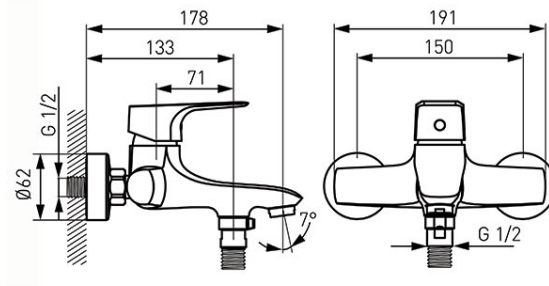

Code: BTG1VL

Tiga VerdeLine - Wall-mounted bath mixer

<https://www.ferrocompany.com/product-5531-BTG1VL.html>Individual packaging: **1, package with bar code allowing for retail sale**

- ceramic regulator
- wall mounted
- ceramic bath/shower switch
- M24x1 aerator
- water flow limiter for shower
- G1/2 eccentric connection spacing 150 ± 20 mm
- shower set not included
- chrome