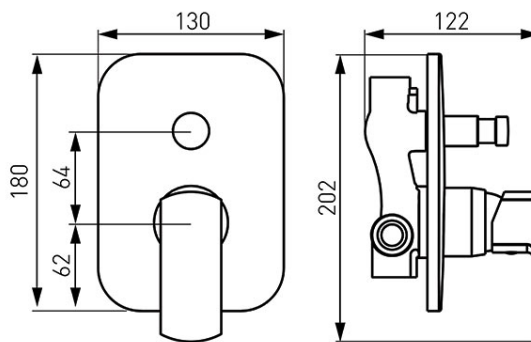

Code: BLB7PVL

Alba Verdeline - Build-in shower mixer, chrome

<https://www.ferrocompany.com/product-5530-BLB7PVL.html>Individual packaging: **1, package with bar code allowing for retail sale**

- 2-function
- a set of concealed and surface mounted components
- wall-mounting
- 2-function switch
- ceramic cartridge
- G1/2 connection
- G1/2 shower output
- water flow limiter
- chrome