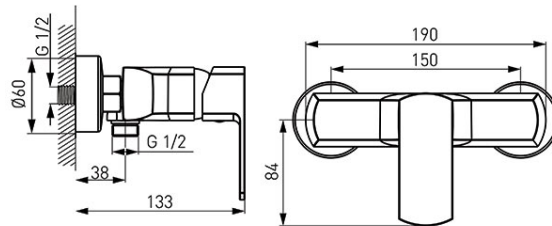

Code: BLB7VL

Alba Verdeline - Wall-mounted shower mixer, chrome

<https://www.ferrocompany.com/product-5529-BLB7VL.html>Individual packaging: **1, package with bar code allowing for retail sale**

- ceramic cartridge
- wall-mounting
- G1/2 eccentric connection spacing 150 ± 20 mm
- G1/2 shower connection
- water flow limiter
- shower set not included
- chrome