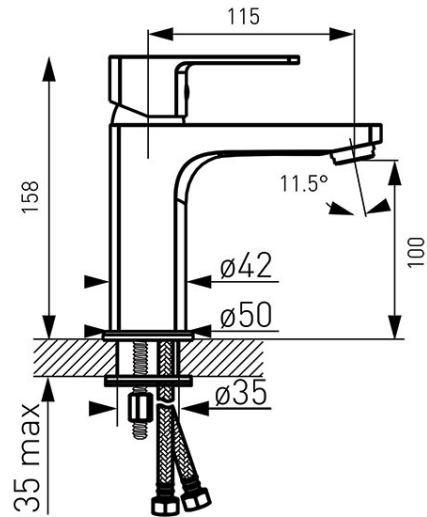

Code: BLB2VL

Alba Verdeline - Standing washbasin mixer, chrome

<https://www.ferrocompany.com/product-5527-BLB2VL.html>Individual packaging: **1, package with bar code allowing for retail sale**

- ceramic cartridge
- single hole assembly
- G5/4 click-clack drain plug
- FerroAirMix M24x1 aerator
- Ferro Easy Clean System - easy limescale removal
- G3/8 - M10x1 flexible connections
- chrome