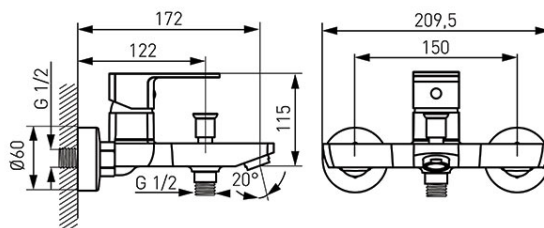

Code: BLB1VL

Alba VerdeLine - wall-mounted bath mixer

<https://www.ferrocompany.com/product-5526-BLB1VL.html>Individual packaging: **1, package with bar code allowing for retail sale**

- ceramic regulator
- wall mounted
- bath/shower switch
- M24x1 aerator
- water flow limiter for shower
- G1/2 eccentric connection spacing 150 ± 20 mm
- shower set not included
- chrome