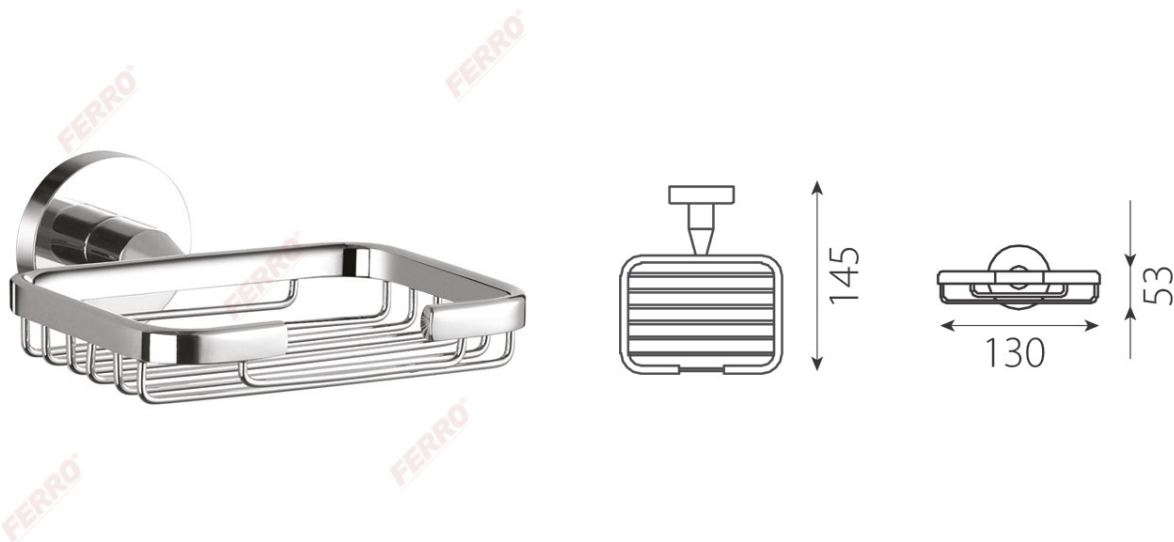

Code: **AC01**

Grace Hotel - metal soap tray

<https://www.ferrocompany.com/product-5513-AC01.html>

Individual packaging: **1, package with bar code allowing for retail sale**

Collective packaginig: -

- chrome