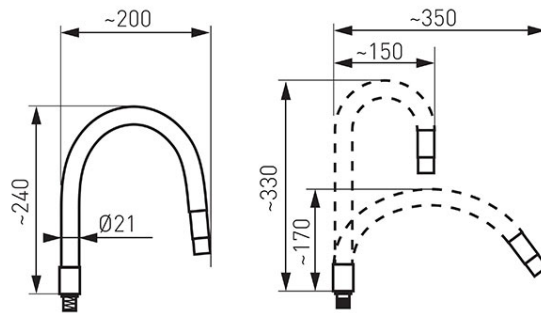

Code: W

Elastico - flexible spout for sink mixers

<https://www.ferrocompany.com/product-5494-W.html>Individual packaging: **1, package with bar code allowing for retail sale**Collective packaginig: **100**

- flexible spout for sink mixers: ALGEO SQUARE, LUGIO, LUGIO BLACK, RATIO, RATIO BLACK, ZUMBA
- flexible spout
- shape according to need
- variable spout reach from 150 mm to 350 mm
- variable spout height from 280 mm to 440 mm
- M22x1 flow regulator
- mounted by means of an Allen key
- triple sealing with O-ring gaskets