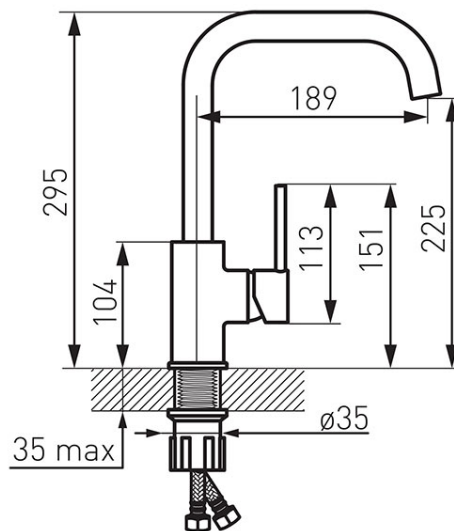

Code: BFR42B

Freya - standing sink mixer

<https://www.ferrocompany.com/product-5493-BFR42B.html>Individual packaging: **1, package with bar code allowing for retail sale**

- ceramic regulator
- single-hole assembly
- M22x1 aerator
- rotational spout
- G3/8-M10x1 flexible connectors
- graphite