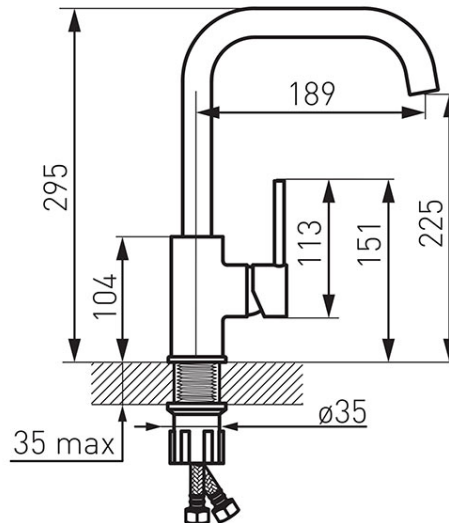

**Code: BFR42S**

Freya - standing sink mixer

<https://www.ferrocompany.com/product-5492-BFR42S.html>Individual packaging: **1, package with bar code allowing for retail sale**

- ceramic regulator
- single-hole assembly
- M22x1 aerator
- rotational spout
- G3/8-M10x1 flexible connectors
- sand