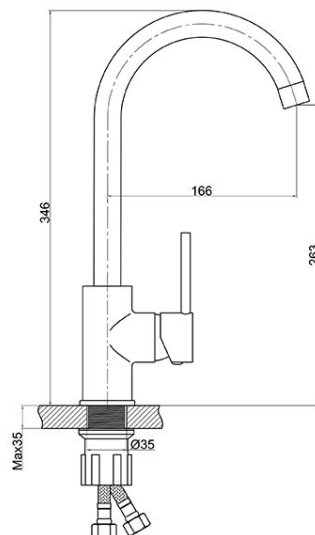

**Code: BFR41S**

Freya - standing sink mixer

<https://www.ferrocompany.com/product-5490-BFR41S.html>Individual packaging: **1, package with bar code allowing for retail sale**

- ceramic regulator
- single-hole assembly
- M22x1 aerator
- rotational spout
- G3/8-M10x1 flexible connectors
- sand