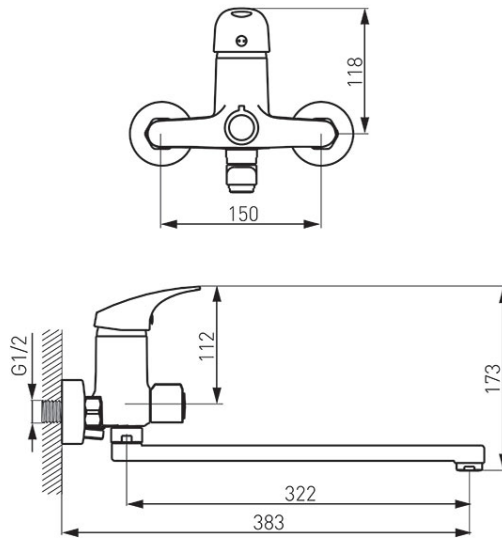

Code: BFO5A

Ferro One - wall-mounted washbasin mixer

<https://www.ferrocompany.com/product-5487-BFO5A.html>Individual packaging: **1, package with bar code allowing for retail sale**

- ceramic regulator
- automatic washbasin/shower switch
- wall mounted
- M24x1 aerator
- G1/2 eccentric connection, spacing 150 ± 20 mm
- L-350 mm swivel spout
- G1/2 shower connector
- chrome