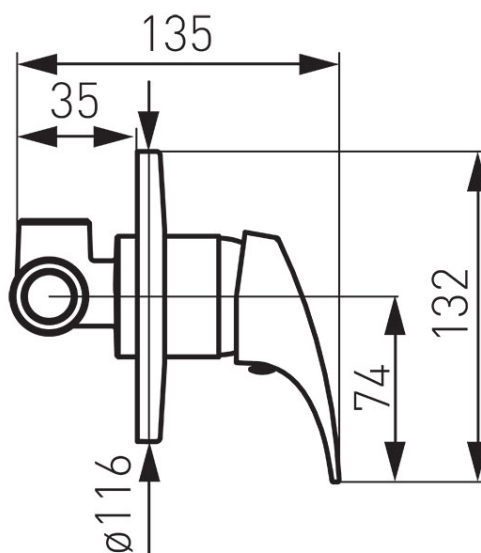

**Code: BFO7PA**

Ferro One - built-in shower mixer

<https://www.ferrocompany.com/product-5486-BFO7PA.html>Individual packaging: **1, package with bar code allowing for retail sale**Collective packaging: **12**

- 1-function
- a set of underplaster and surface mounted components
- wall mounted
- ceramic regulator
- G1/2 connector
- chrome