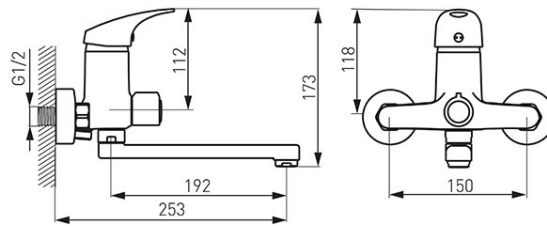

**Code: BFO3A**

Ferro One - Wall-mounted bath tub mixer with shower connection, chrome

<https://www.ferrocompany.com/product-5481-BFO3A.html>Individual packaging: **1, package with bar code allowing for retail sale**Collective packaging: **12**

- ceramic cartridge
- ceramic sink/shower switch
- wall-mounting
- M24x1 flow regulator
- swivel spout 192 mm
- G1/2 eccentric connection spacing  $150 \pm 20$  mm
- G1/2 shower connection
- shower set not included
- chrome