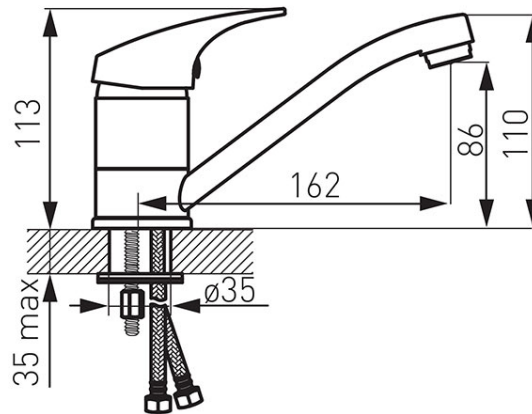

Code: BFO2A

Ferro One - standing washbasin mixer with swivel spout

<https://www.ferrocompany.com/product-5480-BFO2A.html>Individual packaging: **1, package with bar code allowing for retail sale**Collective packaginig: **12**

- swivel spout
- ceramic regulator
- single-hole assembly
- M24x1 aerator
- flexible connector G3/8 - M10x1
- chrome