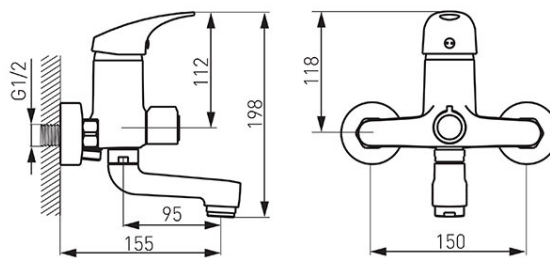

**Code: BFO1A**

Ferro One - wall-mounted bath mixer

<https://www.ferrocompany.com/product-5478-BFO1A.html>Individual packaging: **1, package with bar code allowing for retail sale**Collective packaging: **12**

- ceramic regulator
- wall mounted
- ceramic bath/shower switch
- M24x1 aerator
- G1/2 eccentric connection, spacing  $150 \pm 20$  mm
- swivel spout
- G1/2 shower connector
- chrome