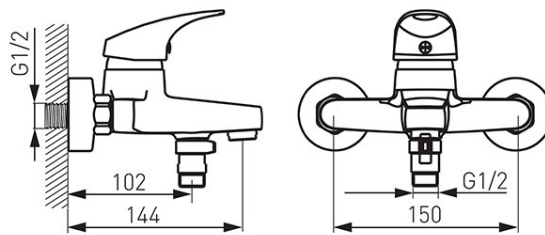

Code: BFO1

Ferro One - wall-mounted bath mixer

<https://www.ferrocompany.com/product-5477-BFO1.html>Individual packaging: **1, package with bar code allowing for retail sale**Collective packaging: **12**

- ceramic regulator
- wall mounted
- ceramic bath/shower switch with check valve
- M24x1 aerator
- G1/2 eccentric connection, spacing 150 ± 20 mm
- without shower set
- chrome