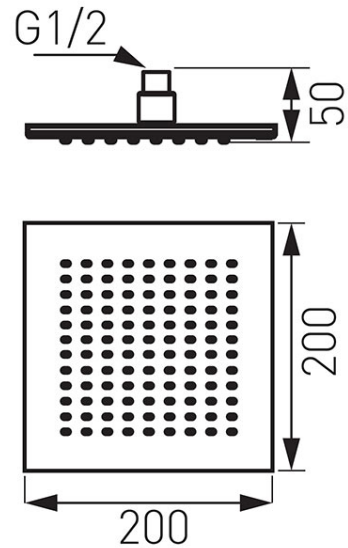

Code: DSN04

Slim - rain shower head 200x200, chrome

<https://www.ferrocompany.com/product-5476-DSN04.html>

Individual packaging: **1, package with bar code allowing for retail sale**

- dimensions: 200x200 mm
- stream: rain
- Ferro Easy Clean System - easy limescale removal
- ball-joint - adjustable angle of overhead shower plate
- G1/2 connection with joint
- material: stainless steel
- chrome