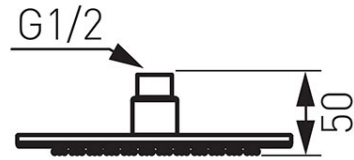

**Code: DSN03**

Slim - rain shower head 200, chrome

<https://www.ferrocompany.com/product-5475-DSN03.html>Individual packaging: **1, package with bar code allowing for retail sale**

- $\varnothing 200$  mm
- stream: rain
- Ferro Easy Clean System - easy limescale removal
- ball-joint - adjustable angle of overhead shower plate
- G1/2 connection with joint
- material: stainless steel
- chrome