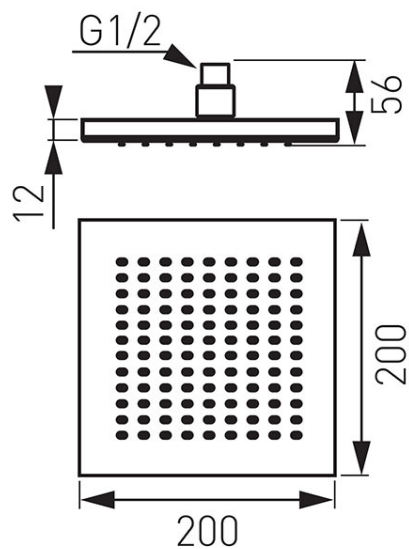

Code: DSN02

Squerto - rain shower head 200x200, chrome

<https://www.ferrocompany.com/product-5474-DSN02.html>

Individual packaging: **1, package with bar code allowing for retail sale**

- dimensions: 200 x 200 mm
- stream: rain
- Ferro Easy Clean System - easy limescale removal
- ball-joint - adjustable angle of overhead shower plate
- G1/2 connection with joint
- chrome