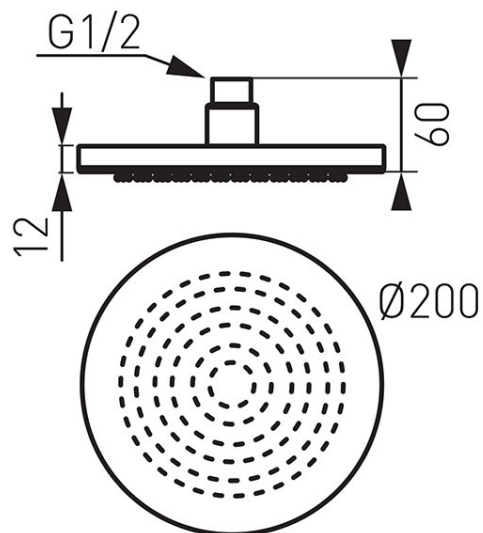

Code: DSN01

Rondo - rain shower head 200, chrome

<https://www.ferrocompany.com/product-5473-DSN01.html>Individual packaging: **1, package with bar code allowing for retail sale**

- Ø 200 mm
- stream: rain
- Ferro Easy Clean System - easy limescale removal
- ball-joint - adjustable angle of overhead shower plate
- G1/2 connection with joint
- chrome