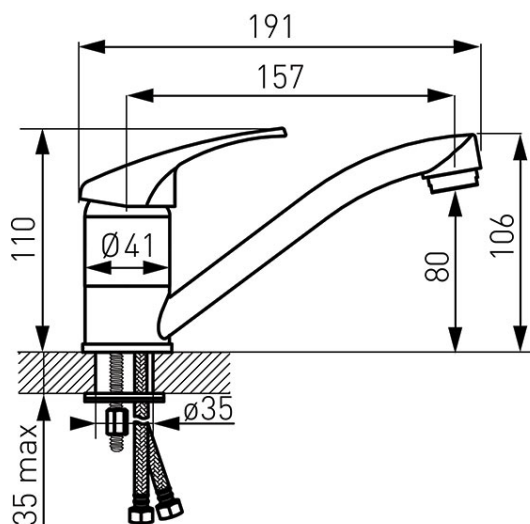

Code: BBC2A

Basic - Standing washbasin mixer, chrome

<https://www.ferrocompany.com/product-5472-BBC2A.html>Individual packaging: **1, package with bar code allowing for retail sale**Collective packaging: **12**

- ceramic cartridge
- single hole assembly
- G5/4 automatic drain plug
- M24x1 flow regulator
- swivel spout
- G3/8 - M10x1 flexible connections
- chrome