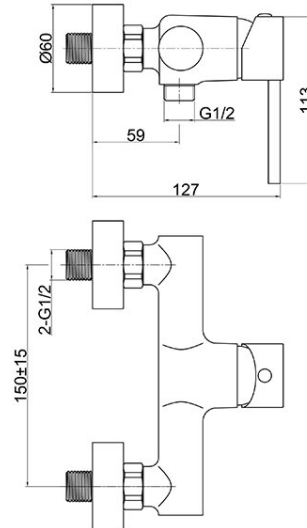

**Code: BFI7**

Fiesta - wall-mounted shower mixer

<https://www.ferrocompany.com/product-5470-BFI7.html>Individual packaging: **1, package with bar code allowing for retail sale**

- ceramic cartridge
- wall mounted
- G1/2 eccentric connection spacing  $150 \pm 20$  mm
- G1/2 shower connector
- shower set not included
- chrome