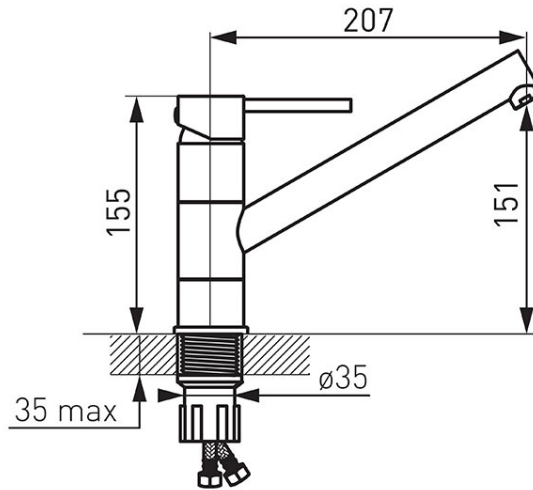

Code: **BF14**

Fiesta - Standing sink mixer, chrome

<https://www.ferrocompany.com/product-5468-BF14.html>

Individual packaging: **1, package with bar code allowing for retail sale**

- ceramic cartridge
- single hole assembly
- M18x1 flow regulator
- swivel spout
- flexible connections G3/8 - M10x1
- chrome