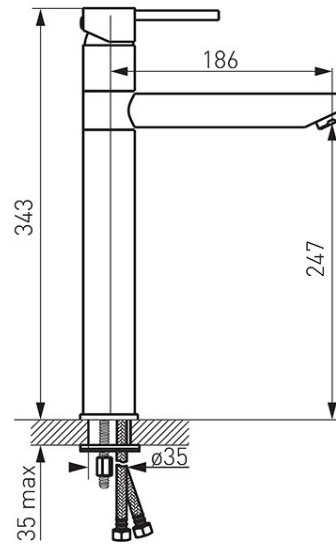

Code: BFI2L

Fiesta - Standing counter washbasin mixer, chrome

<https://www.ferrocompany.com/product-5467-BFI2L.html>Individual packaging: **1, package with bar code allowing for retail sale**

- ceramic cartridge
- single hole assembly
- M24x1 flow regulator
- swivel spout
- G3/8 - M10x1 flexible connections
- chrome