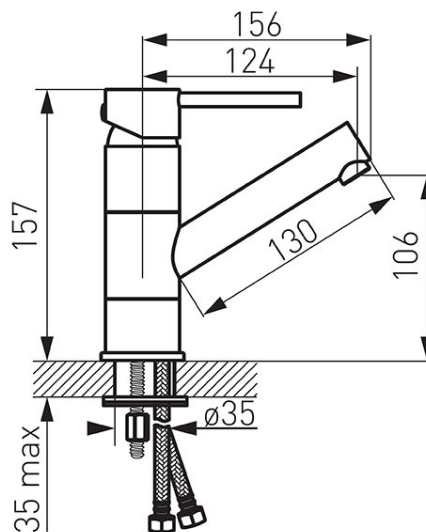

**Code: BFI2A**

Fiesta - Standing washbasin mixer with swivel spout, chrome

<https://www.ferrocompany.com/product-5466-BFI2A.html>Individual packaging: **1, package with bar code allowing for retail sale**

- ceramic cartridge
- single hole assembly
- M18x1 flow regulator
- swivel spout
- G3/8 - M10x1 flexible connections
- chrome