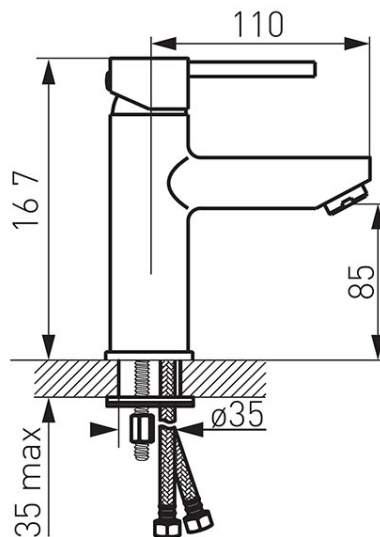

**Code: BFI2**

Fiesta - Standing washbasin mixer, chrome

<https://www.ferrocompany.com/product-5465-BFI2.html>Individual packaging: **1, package with bar code allowing for retail sale**

- ceramic cartridge
- single hole assembly
- G5/4 click-clack drain plug
- M24x1 flow regulator
- G3/8 - M10x1 flexible connections
- chrome