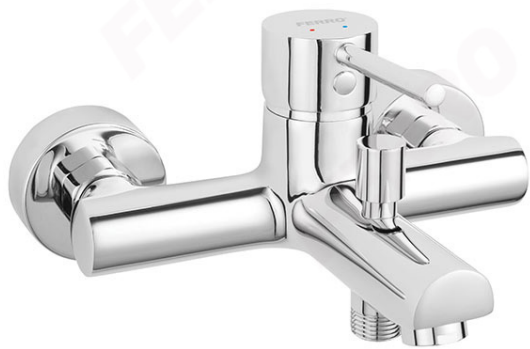

**Code: BF11**

Fiesta - wall-mounted bath mixer

<https://www.ferrocompany.com/product-5464-BF11.html>Individual packaging: **1, package with bar code allowing for retail sale**

- ceramic cartridge
- wall mounted
- automatic bath/shower switch with a lock
- M24x1 aerator
- G1/2 eccentric connection spacing  $150 \pm 20$  mm
- shower set not included
- chrome