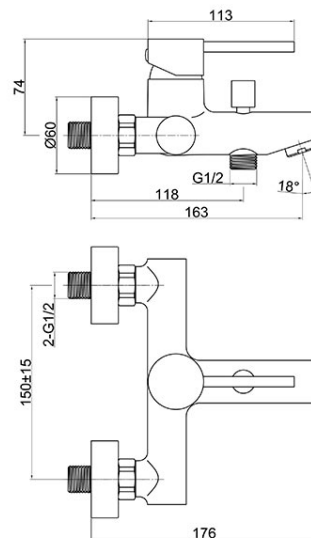

**Code: BF11**

Fiesta - wall-mounted bath mixer

<https://www.ferrocompany.com/product-5464-BF11.html>Individual packaging: **1, package with bar code allowing for retail sale**

- ceramic cartridge
- wall mounted
- automatic bath/shower switch with a lock
- M24x1 aerator
- G1/2 eccentric connection spacing  $150 \pm 20$  mm
- shower set not included
- chrome