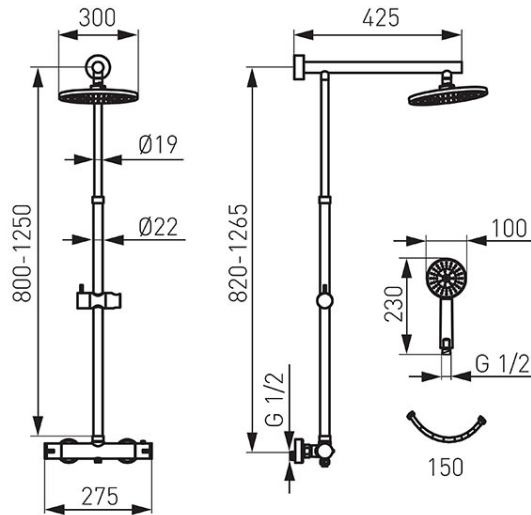

Code: NP75-TRV7U

Trevi - rainfall shower system and thermostatic mixer, chrome

<https://www.ferrocompany.com/product-5463-NP75TRV7U.html>Individual packaging: **1, package with bar code allowing for retail sale**

- Rainfall shower:
 - regulated length of metal bar 800 - 1250 mm
 - regulated mounting height
 - rainfall steel head SLIM - Ø 300 mm
 - integrated wall mounting with rainfall bar
 - ball-joint - adjustable angle of overhead shower plate
 - Ferro Easy Clean System - easy limescale removal
- Shower mixer:
 - thermostatic regulator
 - integrated ceramic switch for rainfall shower/shower handle
 - Safe Stop 38°C - hot water lock
 - wall-mounting
 - G1/2 eccentric connection spacing 150 ± 20 mm
 - G3/4 rainfall connection - upper fitting
 - G1/2 shower connection - bottom fitting
- Shower:
 - Shower handle Ø 100
 - 3-function shower handle
 - streams: rain, massage, mixed
 - Ferro Easy Clean System - easy limescale removal
 - 150 cm shower hose in metal braid
- chrome