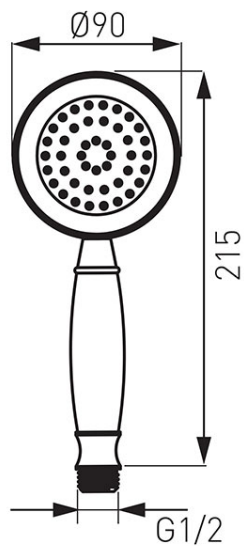

Code: **S160**

Retro - 1 function shower handle

<https://www.ferrocompany.com/product-5462-S160.html>

Individual packaging: **1, package with bar code allowing for retail sale**

- modes: rain
- Easy Clean System
- chrome