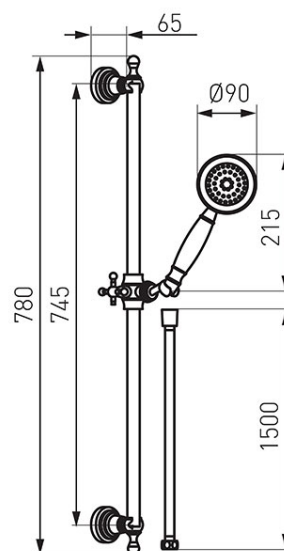

Code: N160

Retro - sliding shower set, chrome

<https://www.ferrocompany.com/product-5460-N160.html>Individual packaging: **1, package with bar code allowing for retail sale**

- 780 mm sliding metal bar
- 1-function shower handle
- stream: rain
- shower handle - Ø 90 mm
- Ferro Easy Clean System - easy limescale removal
- 150 cm shower hose in brass braid
- shower hose with conical tip
- chrome