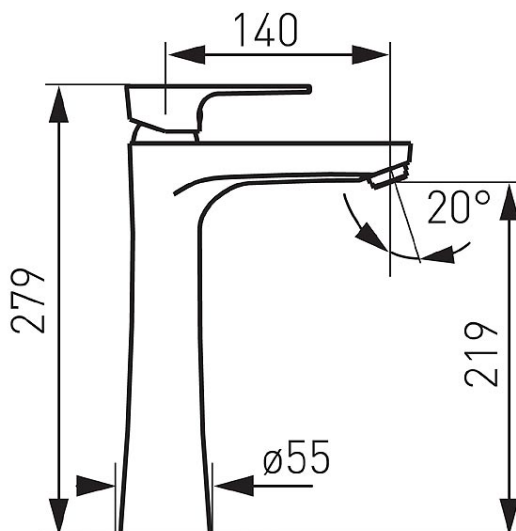

Code: BAQ2L

Algeo Square - Standing counter washbasin mixer, chrome

<https://www.ferrocompany.com/product-5454-BAQ2L.html>Individual packaging: **1, package with bar code allowing for retail sale**Collective packaging: **6**

- ceramic cartridge
- single hole assembly
- M24x1 flow regulator
- G3/8 - M10x1 flexible connections
- chrome