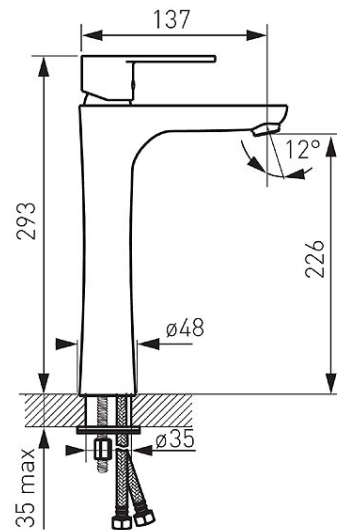

**Code: BAG2L**

Algeo - Standing counter washbasin mixer, chrome

<https://www.ferrocompany.com/product-5453-BAG2L.html>Individual packaging: **1, package with bar code allowing for retail sale**Collective packaginig: **12**

- ceramic cartridge
- single hole assembly
- M24x1 flow regulator
- G3/8 - M10x1 flexible connections
- chrome