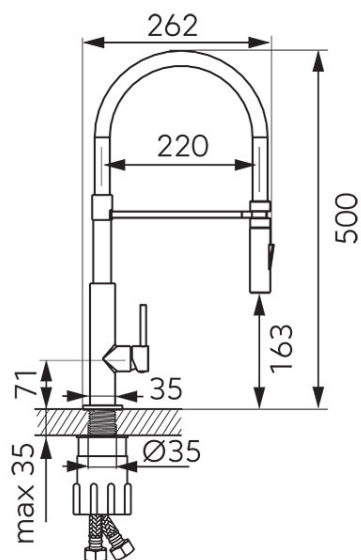

Code: BLE4B

Libretto - Standing sink mixer with flexible pull-out spray

<https://www.ferrocompany.com/product-5452-BLE4B.html>Individual packaging: **1, package with bar code allowing for retail sale**Collective packaginig: **5**

- ceramic regulator
- single-hole assembly
- automatic spray/jet switch
- flexible black pull-out
- pull-out spout
- rotational spout
- simple and tool-free assembly
- flexible connector G3/8 - M8x1
- chrome