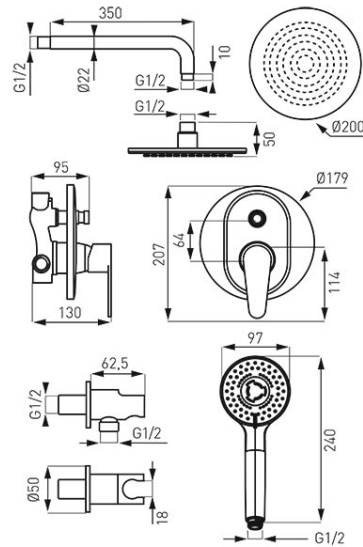

Code: BAG7P-SET1-S

Algeo Set - shower set with rainfall and mixer

<https://www.ferrocompany.com/product-5451-BAG7PSET1S.html>Individual packaging: **1, package with bar code allowing for retail sale**

- **SHOWER MIXER**
 - dual-function - concealed
 - ceramic regulator
 - switch with Anti-Stop function
 - connection, shower outlet: G1/2
 - oval metal cover
- **RAINFALL SHOWER WITH ARM**
 - metal rainfall shower plate - Slim type
 - round-shaped plate Ø 20 cm
 - shower arm - 30 cm
 - FerroEasyClean system - easy to remove lime scale
 - ball joint - for adjusting plate angle
 - metal rosette
- **SHOWER HANDLE**
 - round-shaped Ø 97 mm triple-function: rain, massage, mixed
 - FerroEasyClean system - easy to remove lime scale
- **ANGLE CONNECTION**
 - with integrated shower handle mounting
 - G1/2 shower hose connection
 - metal rosette
- **SHOWER HOSE**
 - metal braided hose
 - 150 cm in length
 - bell-shaped nut