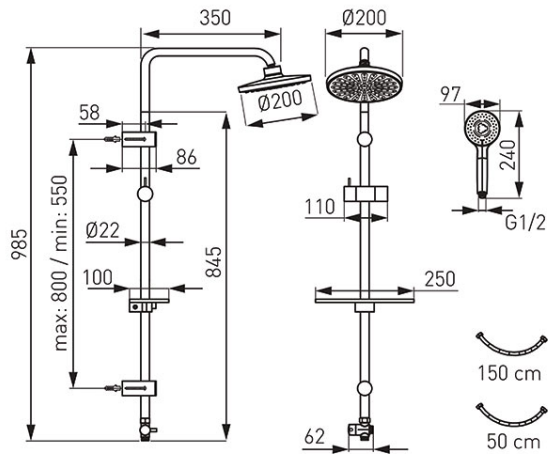

**Code: NP23****Rondo Lux - Rainfall with shower set**

<https://www.ferrocompany.com/product-5445-NP23.html>

Individual packaging: **1, package with bar code allowing for retail sale**

Collective packaging: **6**

- metal slide bar 98,5 cm
- adjustable slide bar holders - possible to mount in existing openings
- showerhead plate diameter 200 mm
- handle diameter 97 mm
- number of shower handle functions - 3
- easy clean system - descaling shower handle and head
- metal braided shower hose 150 cm
- connecting hose 50 cm with G1/2 nut - universal connection to any bath and shower faucet
- metal shower diverter with ceramic insert
- practical, flat shelf for cosmetics with adjustable mounting