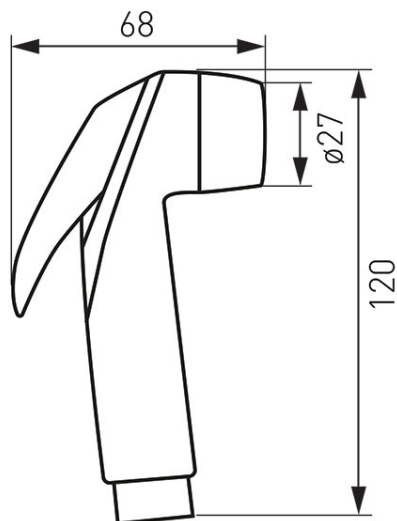

Code: N100B

Presso - hygienic chrome shower set, chrome

<https://www.ferrocompany.com/product-5444-N100B.html>Individual packaging: **1, package with bar code allowing for retail sale**

- shower handle with AUTO- STOP system
- G1/2 connection fits any bath/shower or washbasin mixer with an additional G1/2 connection
- 125 cm shower hose in brass braid
- shower hose with conical tip
- single-point handle holder
- chrome