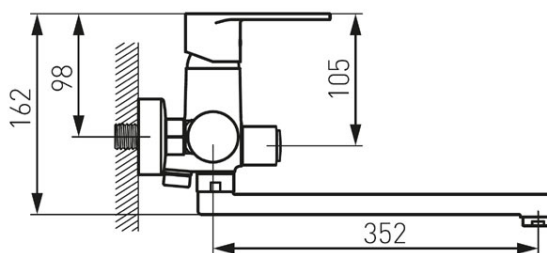

Code: BAG5A

Algeo - wall-mounted washbasin mixer with ceramic shower switch

<https://www.ferrocompany.com/product-5367-BAG5A.html>Individual packaging: **1, package with bar code allowing for retail sale**Collective packaging: **12**

- ceramic cartridge
- wall mounting
- basin/shower ceramic switch
- M24x1 flow regulator
- G1/2 eccentric connection spacing 150 ± 20 mm
- rotational spout
- G1/2 shower connector
- chrome