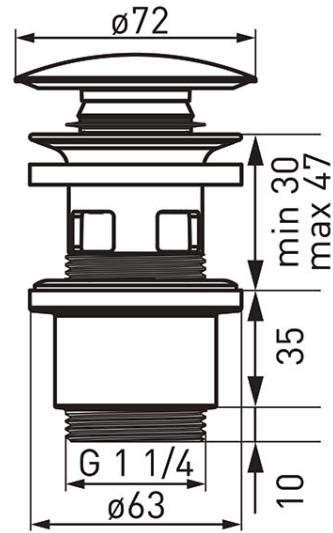

Code: S288PPC

Drain valve G5/4

<https://www.ferrocompany.com/product-5353-S288PPC.html>Individual packaging: **1, package with bar code allowing for retail sale**Collective packaginig: **50**

- black ceramic plug
- for washbasins with overflow
- made of durable polypropylene

Box	Blister
S288PPC	S288PPC-B