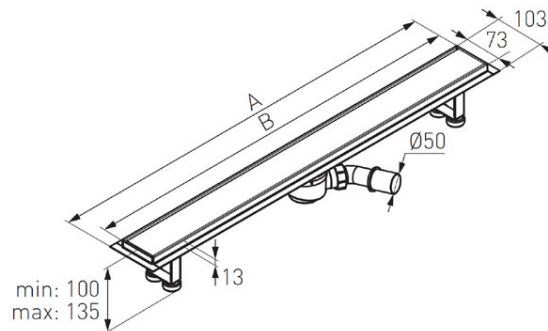

Code: OL1

Ora - linear shower drain channel

<https://www.ferrocompany.com/product-5348-OL1.html>Individual packaging: **1, package with bar code allowing for retail sale**

Collective packaginig: -

- 5 years warranty
- capacity: 54 l/min
- adjustable legs
- waterproof collar
- 1,2 mm stainless steel
- manually polished
- dilatation

| Index | A [mm] | B [mm] |
|--------|--------|--------|
| OL1-70 | 730 | 700 |
| OL1-80 | 830 | 800 |