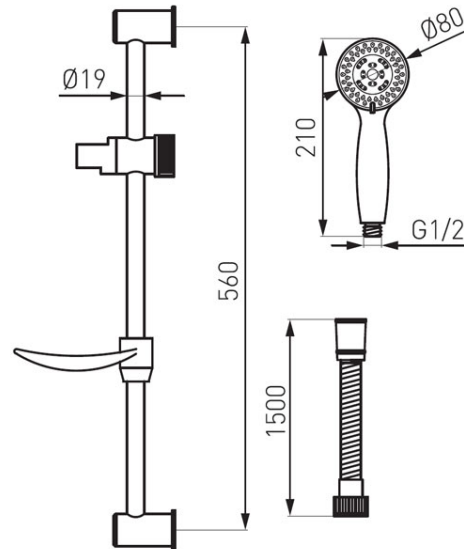

**Code: N130B**

Evo - sliding shower set, chrome

<https://www.ferrocompany.com/product-5343-N130B.html>

Individual packaging: **1, package with bar code allowing for retail sale**

Collective packaging: -

- 5-function shower handle
- streams: rain, massage, mixed, light, mist
- shower handle - Ø 80 mm
- 560 mm sliding metal bar
- Ferro Easy Clean System - easy limescale removal
- 150 cm shower hose in metal braid
- chrome soap dish included with set
- chrome