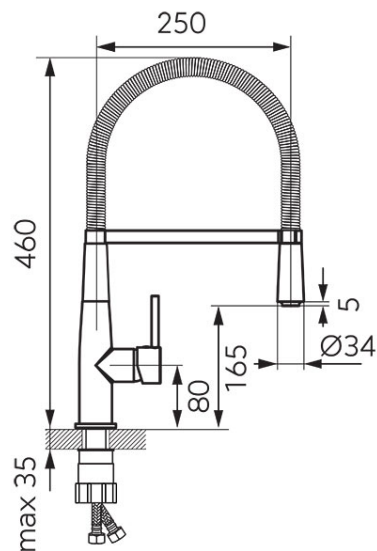

Code: BNA4

Sonata - Standing sink mixer with pull-out spray

<https://www.ferrocompany.com/product-5342-BNA4.html>Individual packaging: **1, package with bar code allowing for retail sale**Collective packaging: **5**

- Cold Start ceramic regulator
- single-hole assembly
- M24x1 flow regulator
- G3/8 - M10x1 flexible connectors
- rotational spout
- pull-out spray
- chrome