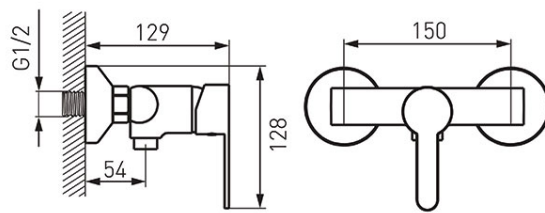

**Code: BSV7**

Savio - wall mounted shower mixer

<https://www.ferrocompany.com/product-5339-BSV7.html>Individual packaging: **1, package with bar code allowing for retail sale**Collective packaginig: **12**

- ceramic cartridge
- wall-mounted
- G1/2 eccentric connection spacing  $150 \pm 15$  mm
- G1/2 shower connector
- shower set not included
- chrome