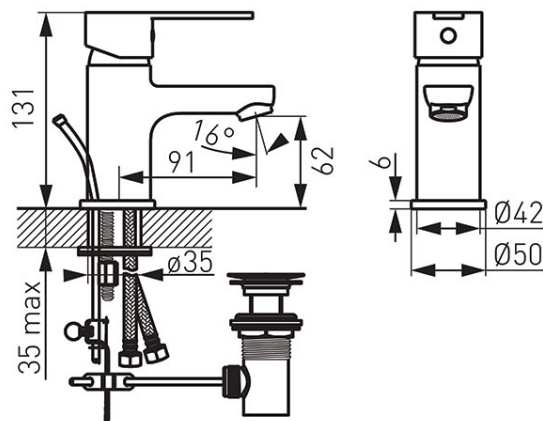

**Code: BSV2**

Savio - Standing washbasin mixer, chrome

<https://www.ferrocompany.com/product-5336-BSV2.html>Individual packaging: **1, package with bar code allowing for retail sale**Collective packaginig: **12**

- ceramic cartridge
- single hole assembly
- G5/4 automatic drain plug
- M24x1 flow regulator
- G3/8 - M10x1 flexible connections
- chrome