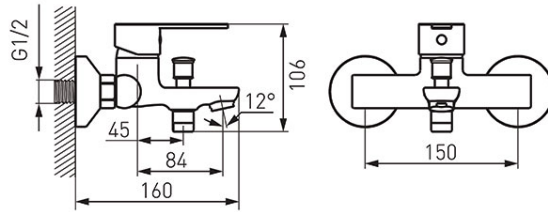

Code: **BSV1**

Savio - Wall-mounted bath mixer, chrome

<https://www.ferrocompany.com/product-5335-BSV1.html>

Individual packaging: **1, package with bar code allowing for retail sale**

Collective packaginig: **10**

- ceramic cartridge
- automatic bath/shower switch with a lock
- M24x1 flow regulator
- G1/2 eccentric connection spacing  $150 \pm 20$  mm
- shower set not included
- chrome