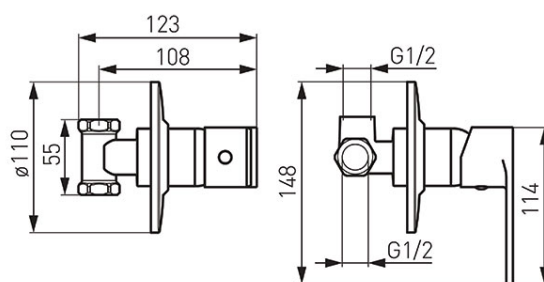

Code: BAG7PA

Algeo - Build-in shower mixer, chrome

<https://www.ferrocompany.com/product-5334-BAG7PA.html>

Individual packaging: **1, package with bar code allowing for retail sale**

Collective packaging: **12**

- 1-function
- a set of concealed and surface mounted components
- wall-mounting
- ceramic cartridge
- G1/2 connection
- chrome