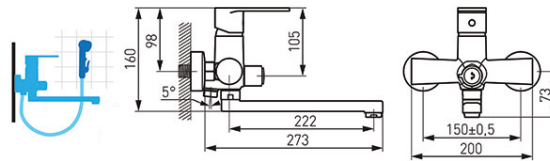

Code: BAG3A

Algeo - Wall-mounted bath tub mixer with shower connection, chrome

<https://www.ferrocompany.com/product-5333-BAG3A.html>

Individual packaging: **1, package with bar code allowing for retail sale**

Collective packaging: **12**

- ceramic cartridge
- wall-mounting
- ceramic sink/shower switch
- M24x1 flow regulator
- swivel spout 222 mm
- G1/2 eccentric connection spacing 150 ± 20 mm
- G1/2 shower connection
- shower set not included
- chrome