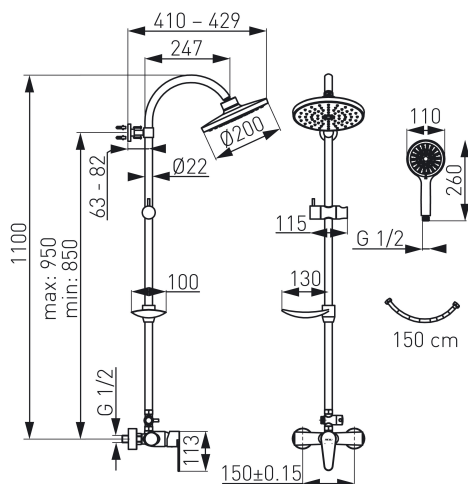

## Code: NP71-BAG7U

Algeo - rainfall shower system and mixer, chrome

<https://www.ferrocompany.com/product-5317-NP71BAG7U.html>

Individual packaging: **1, package with bar code allowing for retail sale**

Collective packaging: **6**

- Rainfall shower:
  - metal bar 1100 mm
  - regulated mounting height
  - regulated distance of rainfall from wall allowing easy mounting
  - shower head plate - Ø 200 mm
  - ball-joint - adjustable angle of overhead shower plate
  - Ferro Easy Clean System - easy limescale removal
  - soapbox
  - metal switch with ceramic insert
- Shower:
  - shower handle diameter 110 mm
  - 3-function shower handle
  - streams: rain, massage, mixed
  - Ferro Easy Clean System - easy limescale removal
  - 150 cm metal braided shower hose
- Shower mixer:
  - ceramic cartridge
  - wall-mounting
  - G1/2 eccentric connection spacing  $150 \pm 20$  mm
  - G1/2 shower connection - upper fitting
- chrome