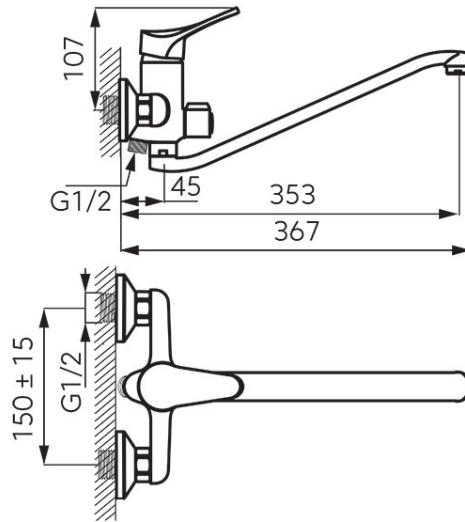

**Code: BSL5A**

Stillo - Wall-mounted bathtub/wasbasin mixer with shower connection, chrome

<https://www.ferrocompany.com/product-5283-BSL5A.html>Individual packaging: **1, package with bar code allowing for retail sale**

- ceramic cartridge
- wall-mounting
- ceramic sink/shower switch
- M24x1 flow regulator
- swivel spout 353 mm
- G1/2 eccentric connection spacing  $150 \pm 20$  mm
- G1/2 shower connection
- shower set not included
- chrome