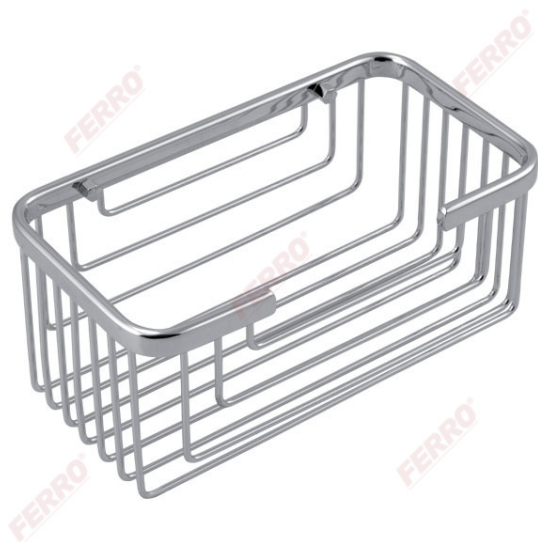

Code: **6077.0**

Metalia Shower - rack

<https://www.ferrocompany.com/product-4927-60770.html>

Individual packaging: **1, package with bar code allowing for retail sale**

Collective packaginig: **24**

- dimensions: 200 mm x 110 mm
- height: 90 mm
- chrome