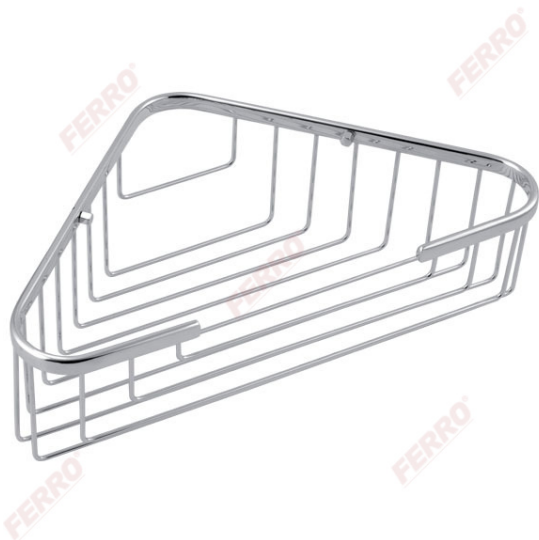

Code: **6079.0**

Metalia Shower - corner rack

<https://www.ferrocompany.com/product-4920-60790.html>

Individual packaging: **1, package with bar code allowing for retail sale**

Collective packaginig: **8**

- dimensions: 250 mm x 250 mm
- height: 90 mm
- chrome